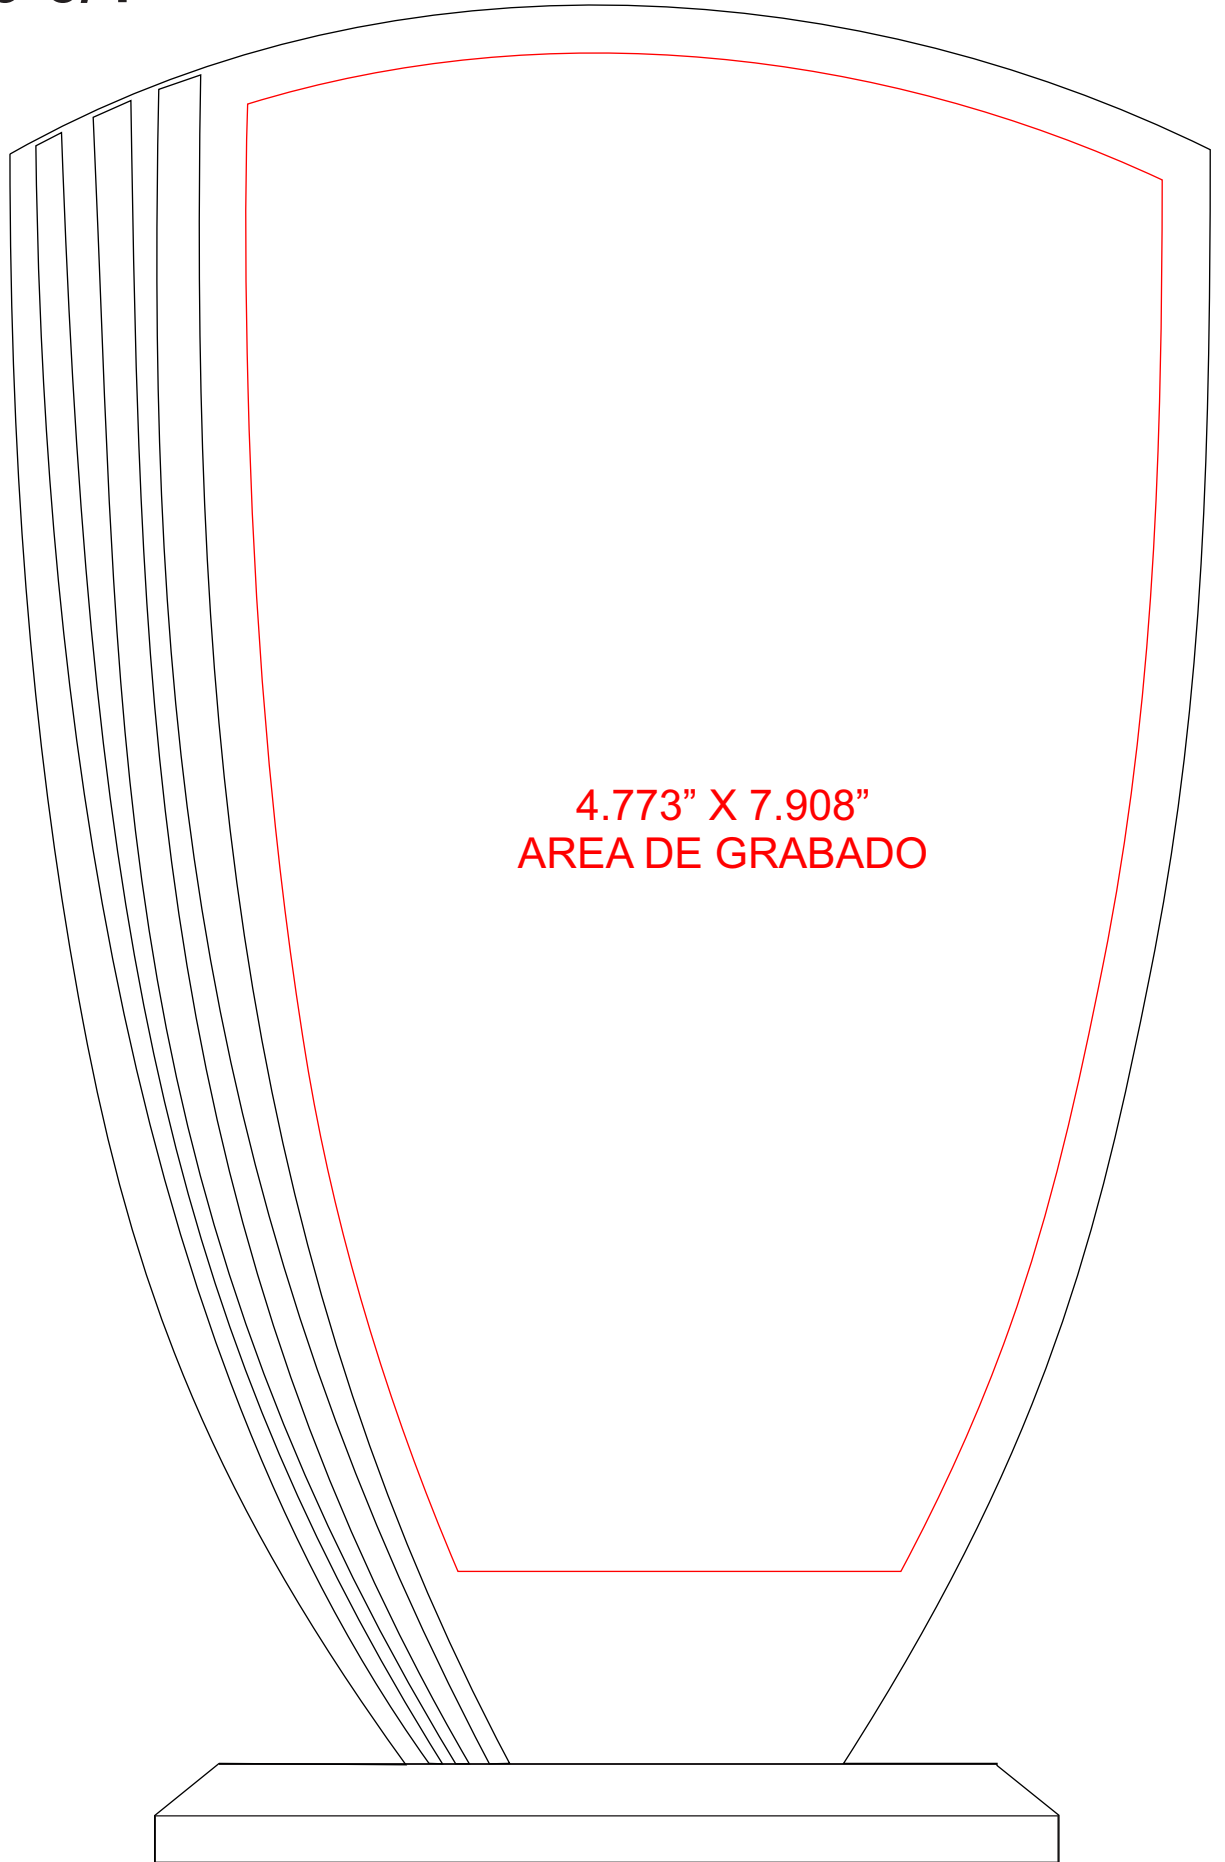

AWARCH-CN

9-3/4"

4.773" X 7.908"
AREA DE GRABADO